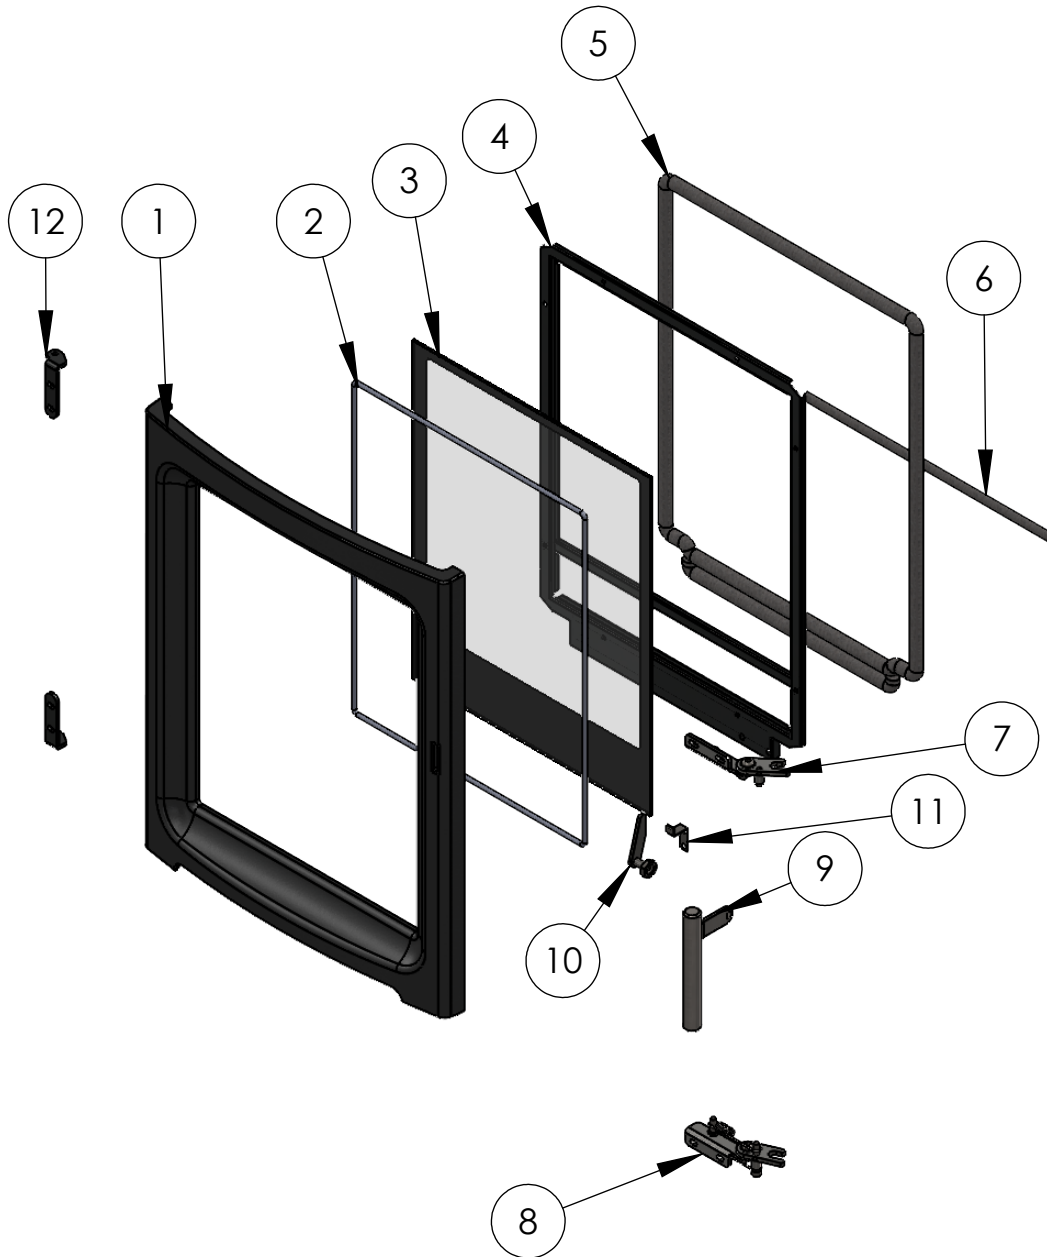

PV5 Door Assembly

ITEM NO.	PART NUMBER	DESCRIPTION	QTY.
1	Door Casting	PSP-0005	1
2	pv5 glass seal	PSP-0203	1
3	Glass panel	PSP-0068	1
4	glass clamp	PSP-0012 with gasket (FPGSGLA)	1
5	Door Seals	outer: PSP-0107 / Bottom: PSP-0106	1
6	centre Door seal	PSP-0111	1
7	Spring latch mechanism 1	Bottom: PSP-0088 / Springs: PSP-0091	1
8	Spring latch mechanism 2	TOP: PSP-0087 / Springs: PSP-0091	1
9	Door Handle	PSP-0072 / Spring: PSP-0092	1
10	Handle Lever Assy	PSP-0032	1
11	Door Handle Retainer	PSP-0044	1
12	Door Hinge	PSP-0022	1
13	Door Hinge	PSP-0022	1